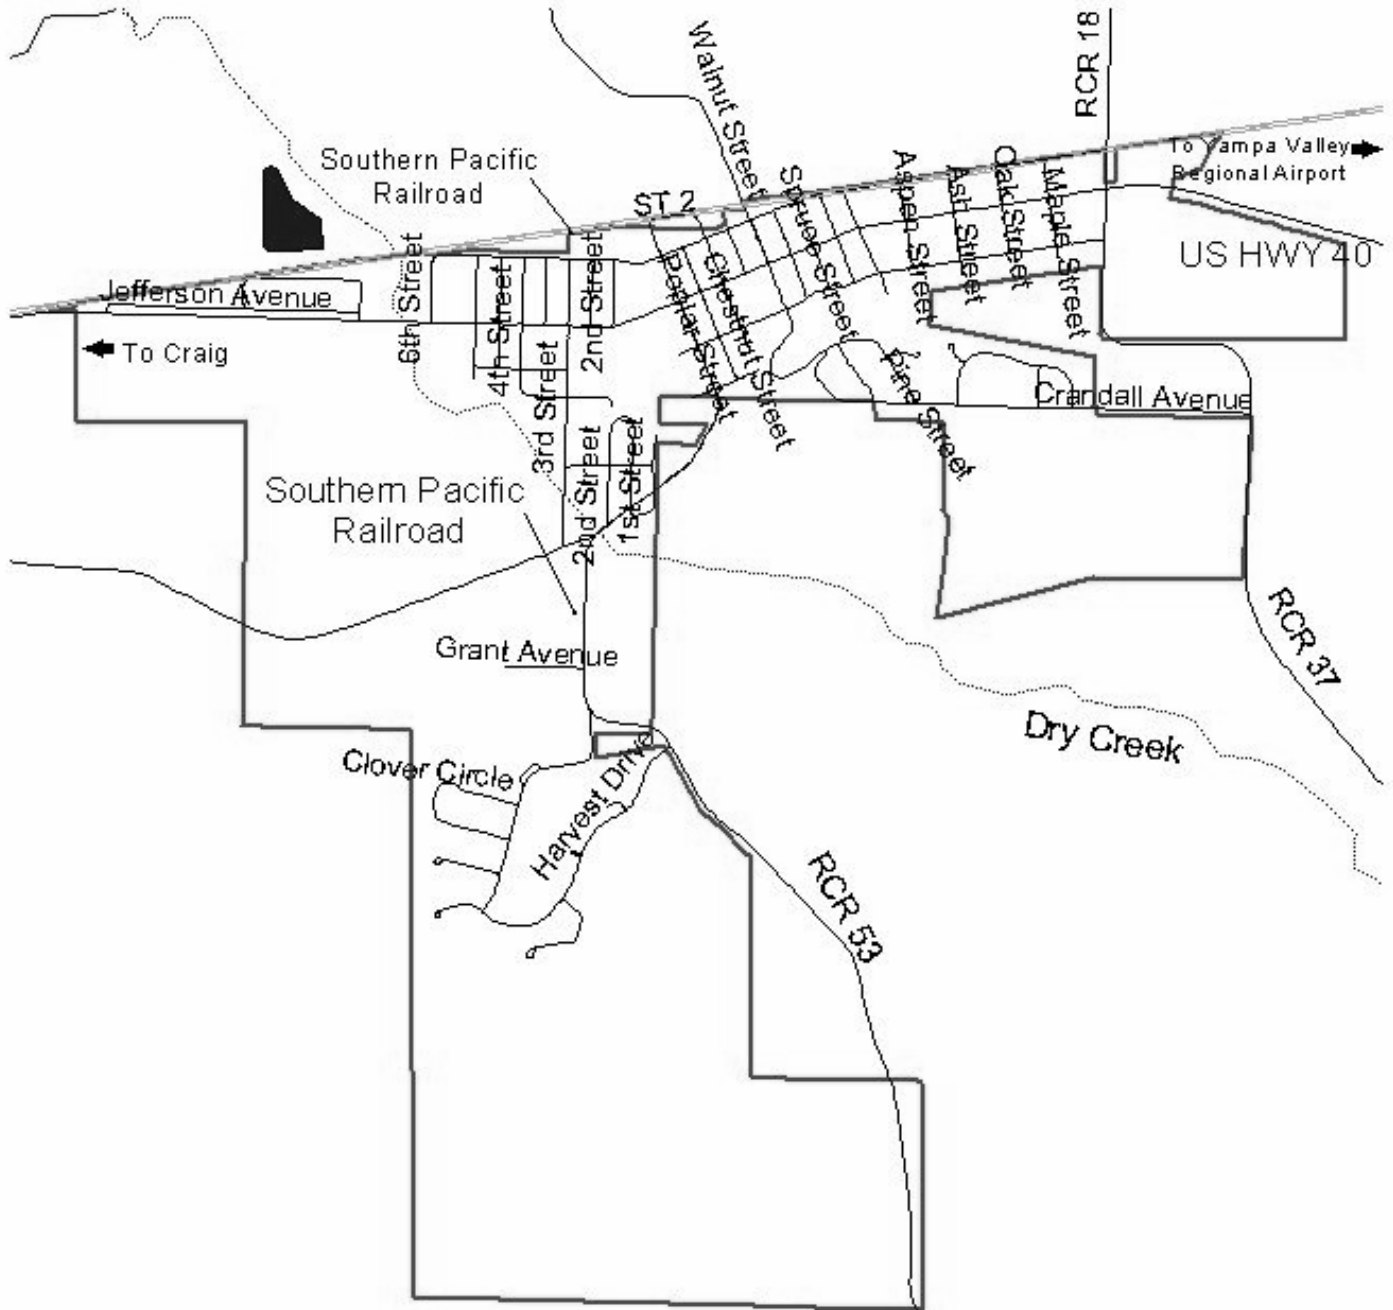

# Hayden Street Map

- Southern Pacific Railroad
- Rivers & Streams
- Dry Creek
- Yampa River
- Hayden City Limits

*This data was prepared from publicly available information and should be used for reference purposes only. Any other use or recompilation of this information is the sole responsibility of the user. This data can not be used to establish legal title, boundary lines, setback compliance, locations of improvements or utilities, or relied upon in any flight activity. It will not be accepted as a substitute for ground site survey information during the planning/engineering process of project development. The City of Steamboat Springs expressly disclaims all liability regarding accuracy or completeness of this data.*